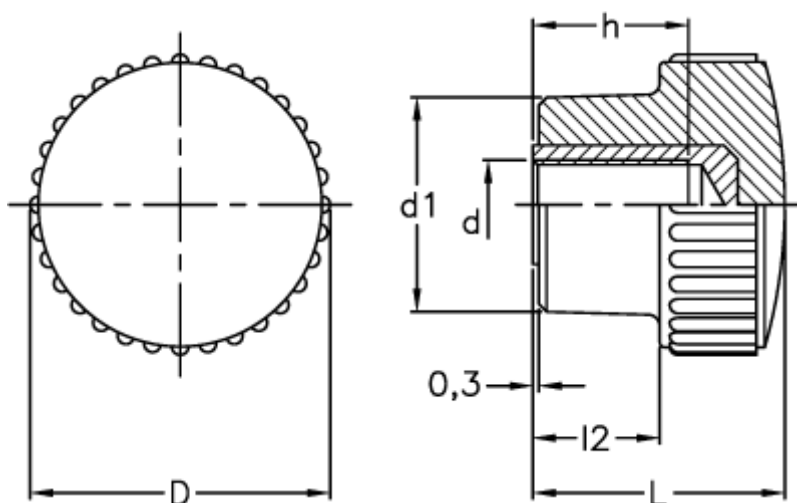

# Data Sheet

Article number: 2302003201

Description: E+G Knurled grip knob  
B.259/30 B-M6

## Measures

D	= 31
d1	= 19
d 6H	= M6
h	= 16
L	= 32
l2	= 17